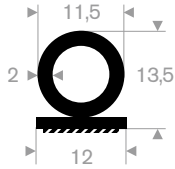

216.00.801
EPDM 90° Shore with adhesive
roll length 25 meter