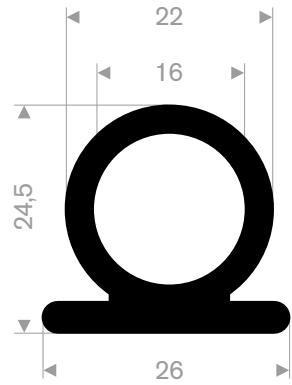

216.08.051
EPDM 70° Shore black
roll length 25 meter