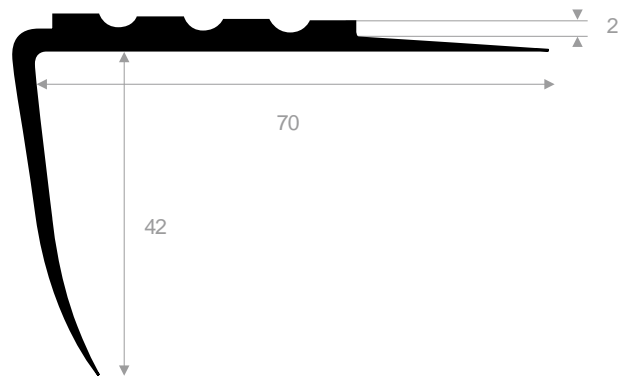

253.01.210
PVC 70° Shore black
Length 1,50