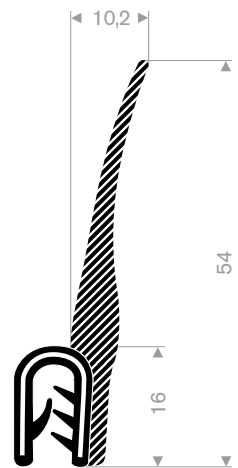

Self gripping profiles

Self gripping profiles with sponge rubber

245.00.890
pvc + Solid rubber
clamping range 1,5-4 mm
roll length 40 meter

245.00.920
pvc + Sponge rubber
clamping range 1,5-4 mm
roll length 30 meter