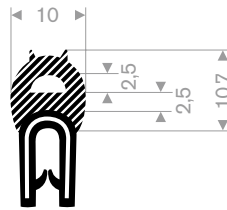

245.00.830
pvc + Sponge rubber
clamping range 1-2 mm
roll length 50 meter