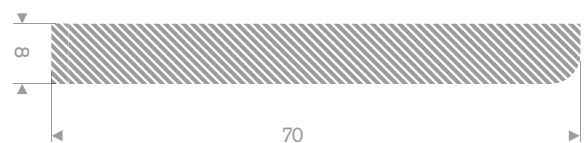

225.01.042GR
sponge rubber skirting board profile grey
roll length 20 meter