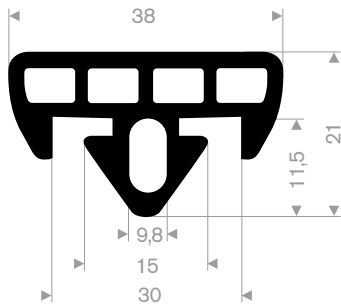

Bumper profiles for loading docks

code	height H in mm	width B in mm	length in mm	weight in kg/m
215.01.075	100	250	325	8
215.01.080	100	250	445	12

215.00.240
quality SBR black
roll length 12 meter

216.00.415
quality NR/SBR black
roll length 10 meter