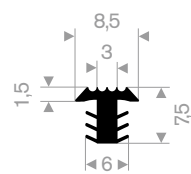

End pieces handrail profiles

size 40x8mm
quality PVC

code	colour
252.04.801E	black
252.04.802E	anthracite grey
252.04.803E	light grey
252.04.804E	dark grey
252.04.808E	white
252.04.811E	grey metallic
252.04.812E	bordeaux red
252.04.819E	grey aluminium
252.04.821E	green
252.04.824E	blue
252.04.827E	red
252.04.828E	brown

Anti-slip profiles

quality PVC

code	colour	roll length (m)
216.05.000K	black	100

code	colour	roll length (m)
216.05.000	black	100
216.05.000GR	grey	25
216.05.000W	white	25
216.05.000BR	brown	25
216.05.000RD	red	25
216.05.000BL	blue	25
216.05.000GE	yellow	25
216.05.000ZM	silver metallic	25
216.05.000GL	glow in the dark	25