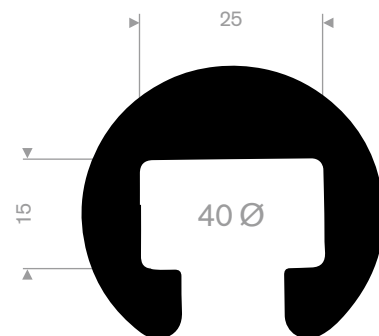

For the handrail profiles 40x8mm there are end pieces available.

Handrail profiles

size 50x8mm

quality PVC

code	colour	roll length (m)
252.05.801	black	25
252.05.803	light grey	25
252.05.804	dark grey	25
252.05.811	grey metallic	25
252.05.820	gold	25

Handrail profiles

size 25x15mm

quality PVC

code	colour	roll length (m)
252.07.001	black	25
252.07.004	dark grey	25
252.07.008	white	25
252.07.019	grey aluminium	25

End pieces handrail profiles

size 40x8mm
 quality PVC