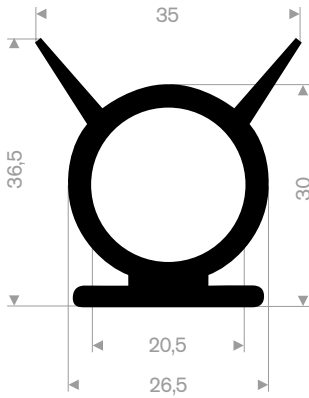

216.08.051
EPDM 70° Shore black
roll length 25 meter