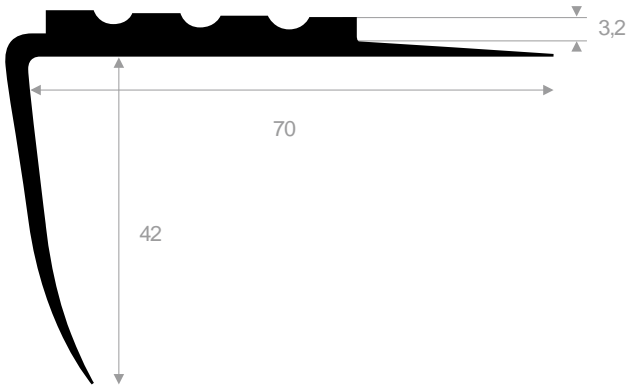

Stair nosing profiles

hardness 70° Shore
tolerances ISO 3302 E2
quality PVC

code	colour	length (m)
253.01.010	black	1,50
253.01.012	dark grey	1,50
253.01.014	light grey	1,50
253.01.016	dark brown	1,50
253.01.018	light brown	1,50

253.01.110
PVC 70° Shore black
Length 1,50