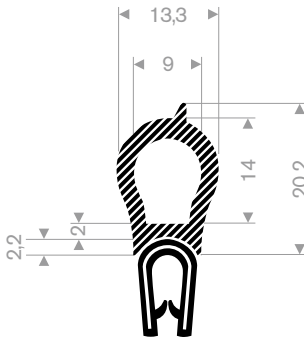

245.00.820
pvc + Sponge rubber
clamping range 1-3 mm
roll length 50 meter