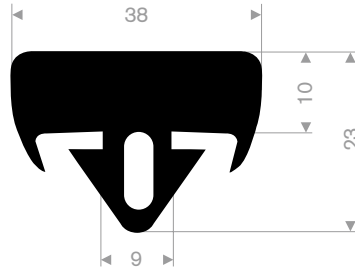

216.00.415
quality NR/SBR black
roll length 10 meter

216.08.051
EPDM 70° Shore black
roll length 25 meter