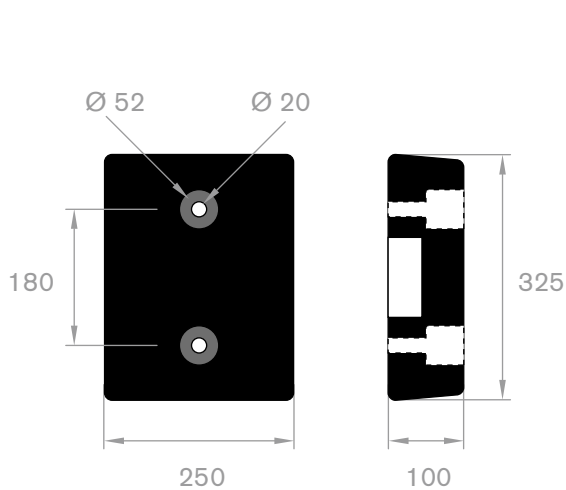

Bumper profiles for loading docks

code	height H in mm	width B in mm	length in mm	weight in kg/m
215.01.075	100	250	325	8
215.01.080	100	250	445	12