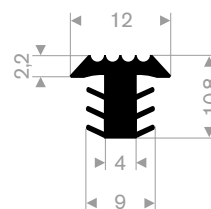

End pieces handrail profiles

size 40x8mm
quality PVC

code	colour
252.04.801E	black
252.04.802E	anthracite grey
252.04.803E	light grey
252.04.804E	dark grey
252.04.808E	white
252.04.811E	grey metallic
252.04.812E	bordeaux red
252.04.819E	grey aluminium
252.04.821E	green
252.04.824E	blue
252.04.827E	red
252.04.828E	brown

Anti-slip profiles

quality PVC

code	colour	roll length (m)
216.05.000K	black	100

code	colour	roll length (m)
216.05.000	black	100
216.05.000GR	grey	25
216.05.000W	white	25
216.05.000BR	brown	25
216.05.000RD	red	25
216.05.000BL	blue	25
216.05.000GE	yellow	25
216.05.000ZM	silver metallic	25
216.05.000GL	glow in the dark	25