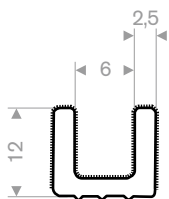

Self gripping profiles

Self gripping profiles with sponge rubber

245.00.910
pvc + Sponge rubber
clamping range 1,5-5 mm
roll length 25 meter

Window channels

Window channels flocked

219.01.202
EPDM flocked
roll length 30 meter