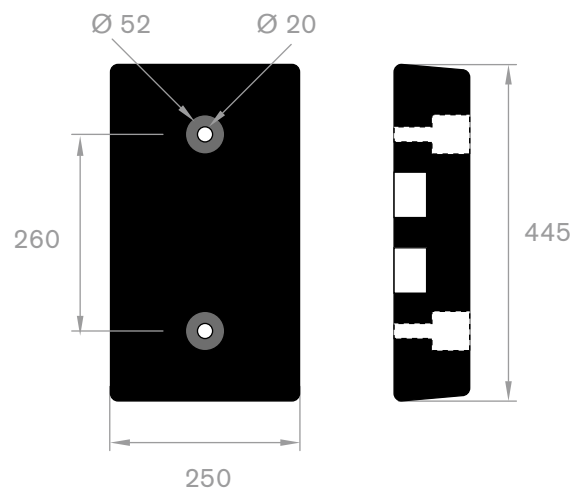

Bumper profiles for loading docks

code	height H in mm	width B in mm	length in mm	weight in kg/m
215.01.075	100	250	325	8
215.01.080	100	250	445	12

215.00.240
quality SBR black
roll length 12 meter

216.00.415
quality NR/SBR black
roll length 10 meter