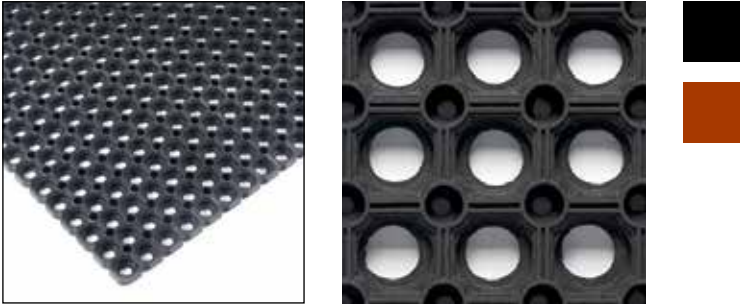

Ringmats are suitable for both indoor and outdoors use. They are anti-slip and ideal for workplaces and walkways that are used intensively. In addition, ringmats are excellent as entrance mats. By means of connectors the mats can be coupled to each other and therefore can virtually be given any desired size.

Vera light execution

article code	thickness (mm)	dimensions (mm)	colour	execution	weight (kg)
31010154	18	1200 x 800	black	open	9
31010153	18	1500 x 1000	black	open	15
31010156	22	600 x 400	black	open	2
31010155	22	1000 x 500	black	open	5
31010157	22	1200 x 800	black	open	9
31010150	22	1500 x 1000	black	open	15
31010152	22	1500 x 1000	black	closed	15
31011163	22	2000 x 1000	black	open	20
31010160*	22	1200 x 800	red	open	9
31010158	22	1200 x 800	black	closed	9

* Suitable for oily and greasy workplaces