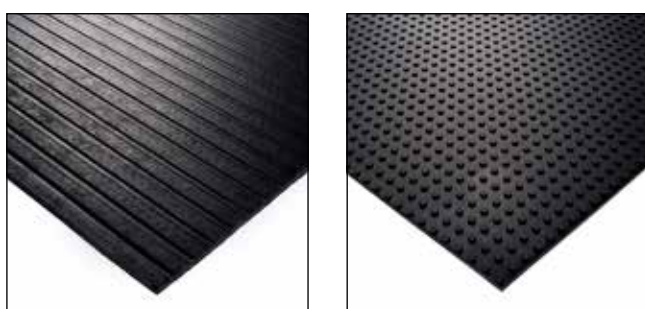

Trailer mat M42

execution : upper side lengthwise broadribbed, reverse with bubbles

article code	thickness (mm)	width (mm)	length (mm)	colour	weight (kg)
31081188	10	1500	1200	black	30
31081189	10	2000	1200	black	40