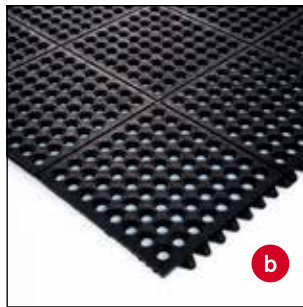

Modular mat

quality : SBR/NR (a, b en d)
quality : NBR/NR (c)

article code	thickness (mm)	dimensions (mm)	colour	execution (mm)
31081167	14	900 x 900	black	closed (a)
31081168	14	900 x 900	black	open (b)
31081169*	14	900 x 900	red	open (c)
31081170	13	900 x 900	black	closed with diamond profile
31081175	14	75 x 990	black	edges for type a+b
31081176*	14	75 x 990	red	edges for type c

* oil resistant but does not resist aromatic oils and greases.