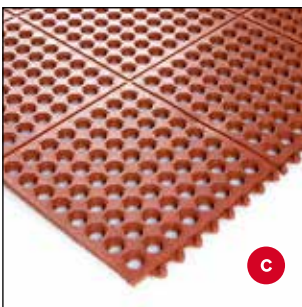

Modular mat

quality : SBR/NR (a, b en d)
quality : NBR/NR (c)

article code	thickness (mm)	dimensions (mm)	colour	execution (mm)
31081167	14	900 x 900	black	closed (a)
31081168	14	900 x 900	black	open (b)
31081169*	14	900 x 900	red	open (c)
31081170	13	900 x 900	black	closed with diamond profile
31081175	14	75 x 990	black	edges for type a+b
31081176*	14	75 x 990	red	edges for type c

* oil resistant but does not resist aromatic oils and greases.