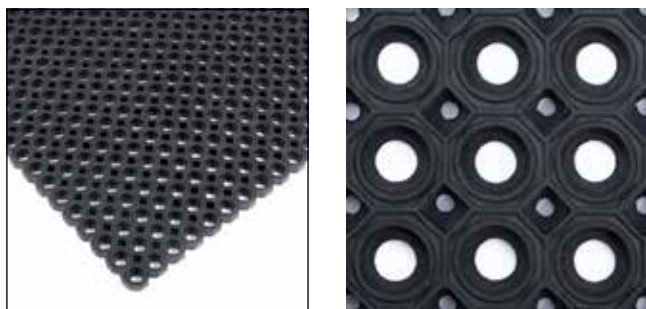

Vera heavy execution

article code	thickness (mm)	dimensions (mm)	colour	execution	weight (kg)
31010151	23	1500 x 1000	black	open	19
31010149	23	1500 x 1000	black	closed	19