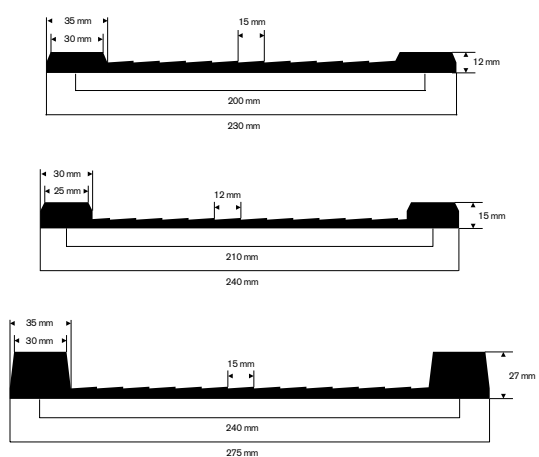

article code	thickness (mm)	width (mm)	length (mm)	colour	weight (kg)
31081190	12	1220	2140	black	30
31081182	17	1750	1550	black	34
31081181	27	2400	1200	black	42