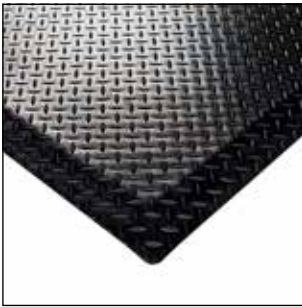

Workplace mats are ideal for areas where work is done standing in one place for extended periods of time. The mats are anti-slip, anti-fatigue and have shock and sound absorbing properties. The beveled edges provide additional security to avoid tripping.

Applications: workshops for assembly, production and packaging activities at or behind machinery and counters.

Anti-fatigue mat Soft diamond

execution : upper side diamond profile,
reverse EVA sponge

article code	thickness (mm)	width (mm)	length (mm)	colour	weight (kg)
31081520	12	900	600	black	4
31081510	12	1525	915	black	5