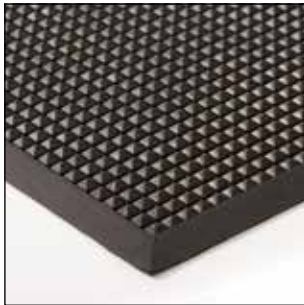

VR Trade has entrance mats in different executions. The profile on the mats retains dust and dirt, ensuring that floors remain clean.

Applications: entrances, workshops.

Entrance mat pyramid design

article code	thickness (mm)	width (mm)	length (mm)	colour
31081164	8	1500	900	black