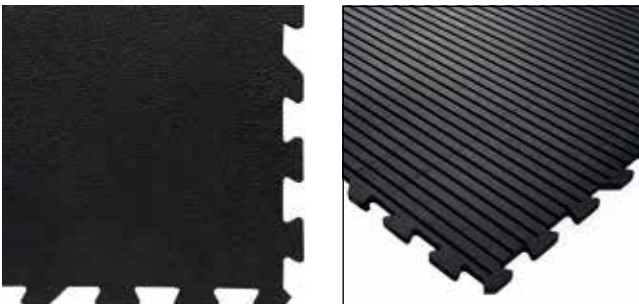

Puzzle mat 1.83 x 1.22m

execution : uppside turtle design, reverse broad ribbed

article code	thickness (mm)	width (mm)	length (mm)	colour	weight (kg)
31081245	17	1830	1220	black	50